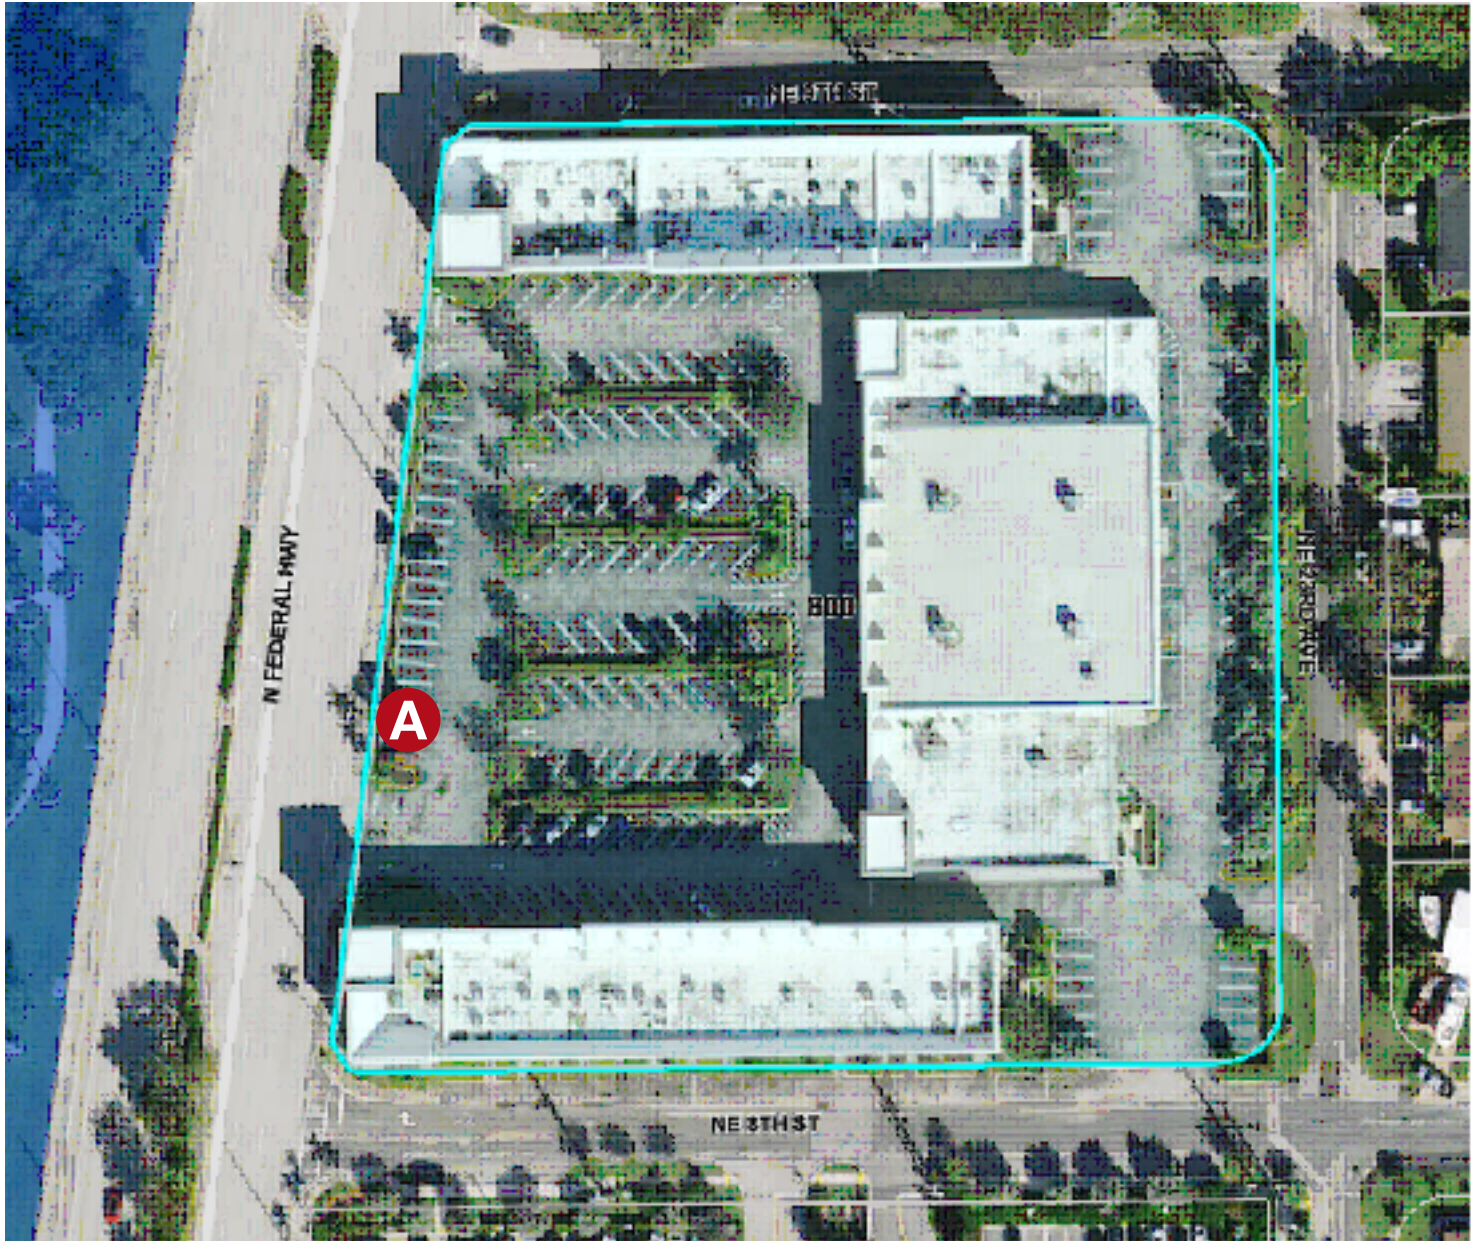

# Existing Monument Sign Location

**CONTRACTOR OF RECORD**

**Signarama**

DEERFIELD BEACH

STATE LICENSED & INSURED  
ES12002560

4716 North Powerline Road  
Deerfield Beach, FL 33073

(954) 428-SIGN (7446)  
(954) 428-2634 (FAX)

**CUSTOMER**

Beachway Plaza

**LOCATION**

**DATE**

05-26-26

**DRAWN BY**

DB

**SCALE**

# EXISTING CONDITIONS

All Designs Are The Property Of Signarama Deerfield Beach, And May Not Be Duplicated Without Permission.